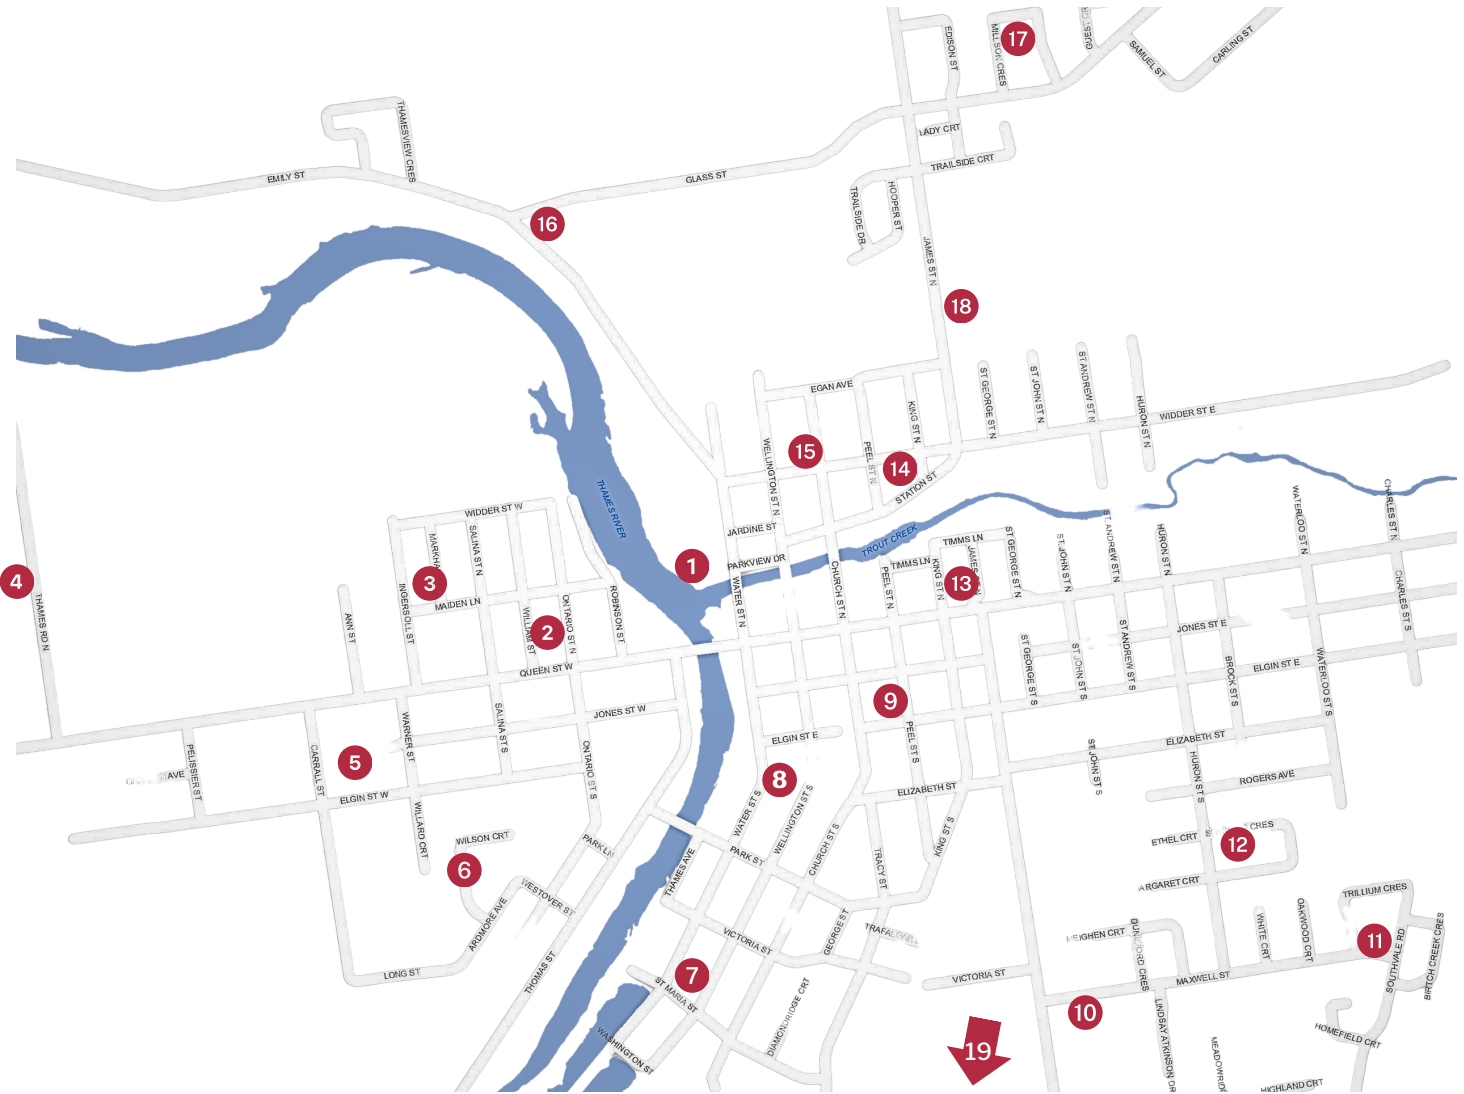

# ST. MARYS HOLIDAY LIGHT TOUR 2023

A treasure map of St. Marys' best lit homes. Begin your tour at #1 with our beautiful WinterLights display!

- 1 Veterans' Circle
- 2 78 Ontario St. N
- 3 271 Maiden Lane
- 4 Maple Lane Park
- 5 342 Jones St. W
- 6 42 Wilson CRT.
- 7 293 Wellington St. S
- 8 111 Water St. S
- 9 100 Peel St. S
- 10 5 Maxwell St.
- 11 263 Southvale Rd.
- 12 6 Sparling Cres.
- 13 20 James St. N
- 14 226 Widder St. E
- 15 103 Church St. N
- 16 357 Emily St.
- 17 150 Millson Cres.
- 18 229 James St. N
- 19 17420 Elginfield Rd.\*

\*5 minutes Southwest

WinterLights is lit nightly from 5 - 11 PM. Individual homes may vary. Lights and homes are lit until January 1, 2024. Visit [www.discoverstmarys.ca/happyholidays](http://www.discoverstmarys.ca/happyholidays) for more fun this holiday season!